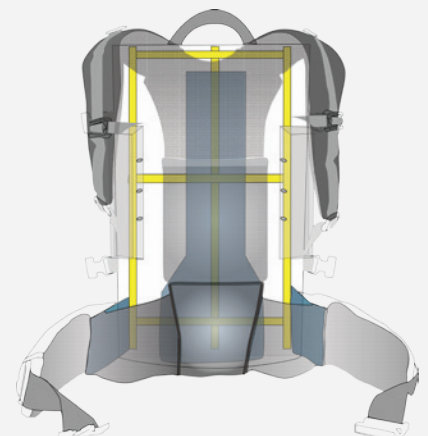

We want to be sure that you can get it done, whatever your mission may be.

Mystery Ranch. Built for the Mission.

MYSTERY RANCH FRAMING

Futura Yoke

All Mystery Ranch military packs feature our patented Futura Yoke, which can be adjusted vertically to fit any torso length. The ability to adjust the shoulder harness ensures that the shoulder pads match the curves of your body and help transfer the weight of the pack to your hips. The yoke has an integrated frame sheet, which maintains the curve of your upper back (or body armor). The frame sheet is also the tool which allows you to break the Velcro between the yoke and the pack, so you can custom fit your pack in the field without any extra tools.

NICE Frame Carrying System

Minimizing bodily wear and tear is imperative for soldiers, who face long hours and extreme environments. The NICE Frame does this by distributing weight across a 3 X 3 grid of carbon/ fiberglass composite stays which are sewn into nylon web tubes. This creates a structure that is very rigid from top to bottom for effective load transfer to the hips, but maintains torsional flexibility. This flexibility not only allows the NICE Frame to move with you but also absorbs shocks, like being dropped out of vehicles, without breaking. The NICE Frame also features our patented Bolstered Ventilation and Stability (BVS) system for a secure carry over body armor and our patented Futura Yoke for custom torso length adjustment.