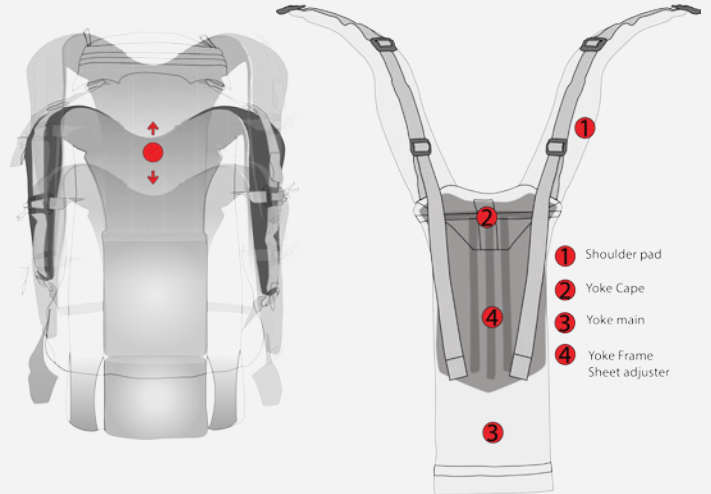

We want to be sure that you can get it done, whatever your mission may be.

Mystery Ranch. Built for the Mission.

MYSTERY RANCH FRAMING

Futura Yoke

All Mystery Ranch military packs feature our patented Futura Yoke, which can be adjusted vertically to fit any torso length. The ability to adjust the shoulder harness ensures that the shoulder pads match the curves of your body and help transfer the weight of the pack to your hips. The yoke has an integrated frame sheet, which maintains the curve of your upper back (or body armor). The frame sheet is also the tool which allows you to break the Velcro between the yoke and the pack, so you can custom fit your pack in the field without any extra tools.

NICE Frame Carrying System

Minimizing bodily wear and tear is imperative for soldiers, who face long hours and extreme environments. The NICE Frame does this by distributing weight across a 3 X 3 grid of carbon/ fiberglass composite stays which are sewn into nylon web tubes. This creates a structure that is very rigid from top to bottom for effective load transfer to the hips, but maintains torsional flexibility. This flexibility not only allows the NICE Frame to move with you but also absorbs shocks, like being dropped out of vehicles, without breaking. The NICE Frame also features our patented Bolstered Ventilation and Stability (BVS) system for a secure carry over body armor and our patented Futura Yoke for custom torso length adjustment.